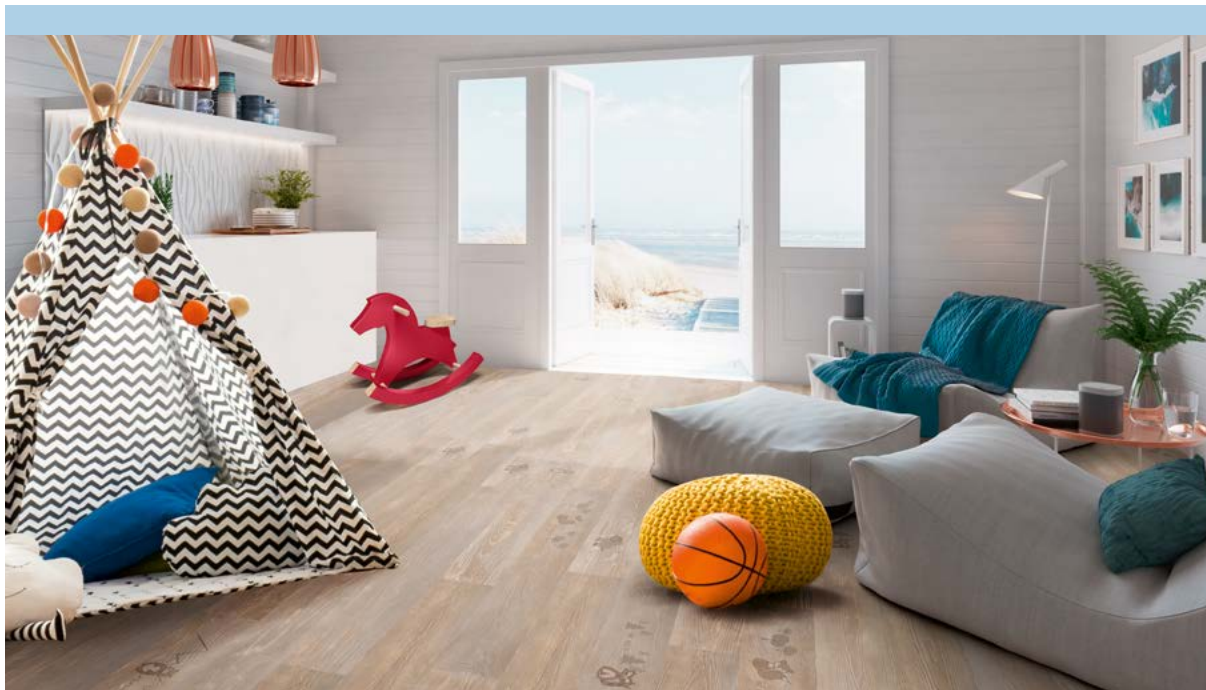

## Lodge

USE CLASS PER EN 685	32
ABRASION CLASS	AC 5
DIMENSIONS	1,380 × 193 × 8 mm
EXAMPLE OF APPLICATION	Hotel
GUARANTEE <small>according to MY FLOOR guarantee</small>	30 years (private) 5 years (commercial)